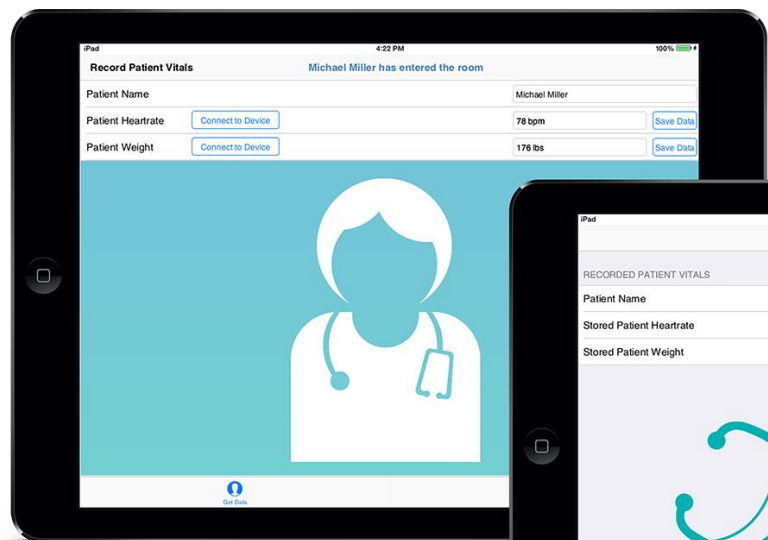

Примеры

View: Android 5" Phone

Object Inspector

- Beacon1 TE
- Properties
- BeaconDe
- CalcMode
- Enabled
- Mode
- Monitoriz
- Name
- Scanning
- Scanning
- SPC
- Tag
- BeaconDeat
- All shown